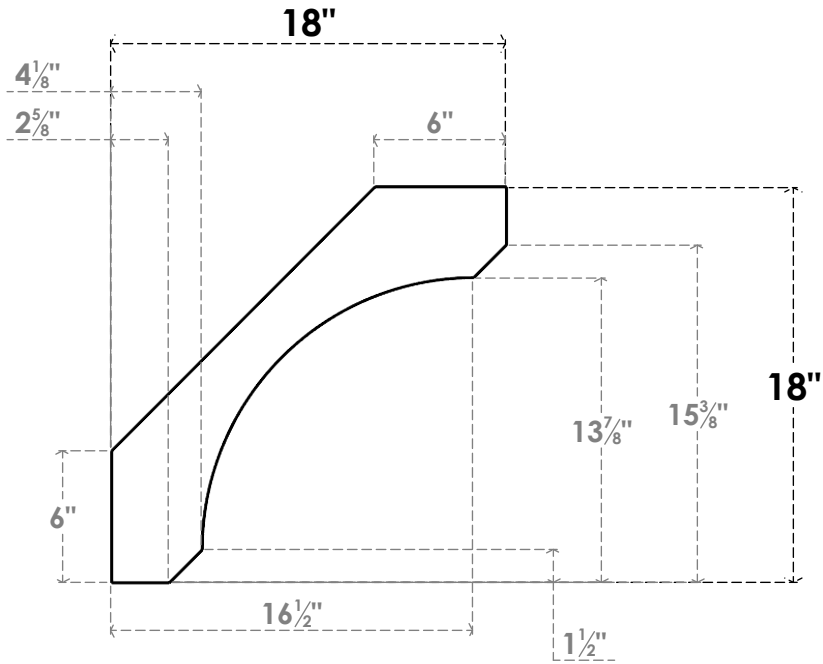

ITEM NUMBER: BRCPC060X18000X18000LEC

6"W X 18"D X 18"H LEGACY ARCHITECTURAL GRADE PVC CLOSED KNEE BRACE

SIDE PROFILE

FRONT PROFILE

ISOMETRIC

EKENA MILLWORK
2300 WEST MAIN ST.
CLARKSVILLE, TX 75426
TOLL FREE: 866-607-0453
WWW.EKENAMILLWORK.COM