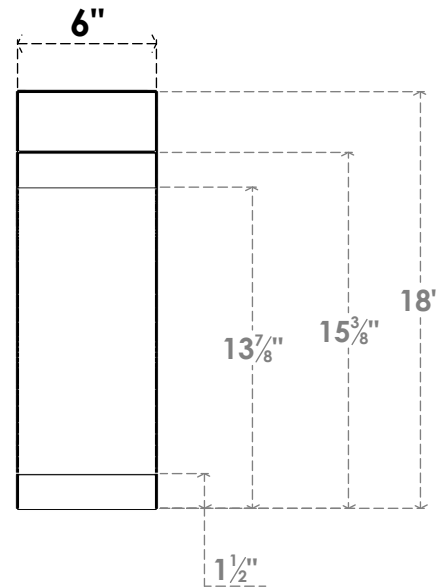

ITEM NUMBER: BRCPC060X18000X18000LEC

6"W X 18"D X 18"H LEGACY ARCHITECTURAL GRADE PVC CLOSED KNEE BRACE

SIDE PROFILE

FRONT PROFILE

ISOMETRIC

EKENA MILLWORK
2300 WEST MAIN ST.
CLARKSVILLE, TX 75426
TOLL FREE: 866-607-0453
WWW.EKENAMILLWORK.COM

NOTES

1. INSTALLATION TO BE COMPLETED IN ACCORDANCE WITH MANUFACTURER'S SPECIFICATIONS.
2. DRAWING MAY NOT BE TO SCALE
3. THIS DRAWING IS INTENDED FOR DESIGN AND PLANNING PURPOSES ONLY.
4. ALL INFORMATION CONTAINED HEREIN WAS CURRENT AT THE TIME OF DEVELOPMENT BUT MUST BE REVIEWED AND APPROVED BY THE PRODUCT MANUFACTURER TO BE CONSIDERED ACCURATE.
5. ARCHITECTURAL GRADE PVC PRODUCTS ARE MADE FROM EXPANDED CELLULAR PVC AND COME NATURALLY WHITE BUT MAY BE PAINTED